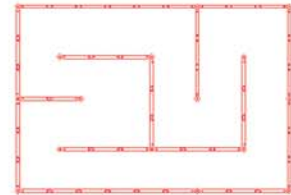

TrakPak™ Combination Kits

small TrakPak™

$549.95

Each kit contains:

50 RoadRails

15 RoadDomes

instructions for 2 different tracks

Or build your own design!

NEARLY 30'X50'!

medium TrakPak™

$999.95

Each kit contains:

100 RoadRails

25 RoadDomes

instructions for 5 different tracks

Or build your own design!